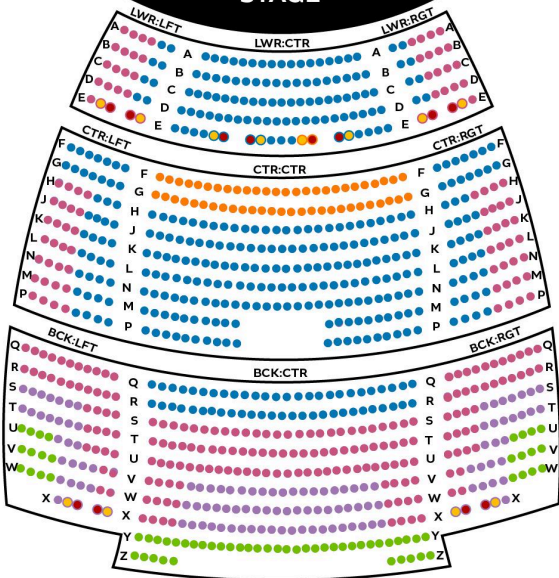

Premium

Tier 1

Tier 2

Tier 3

Tier 4

STAGE

ORCHESTRA

BALCONY